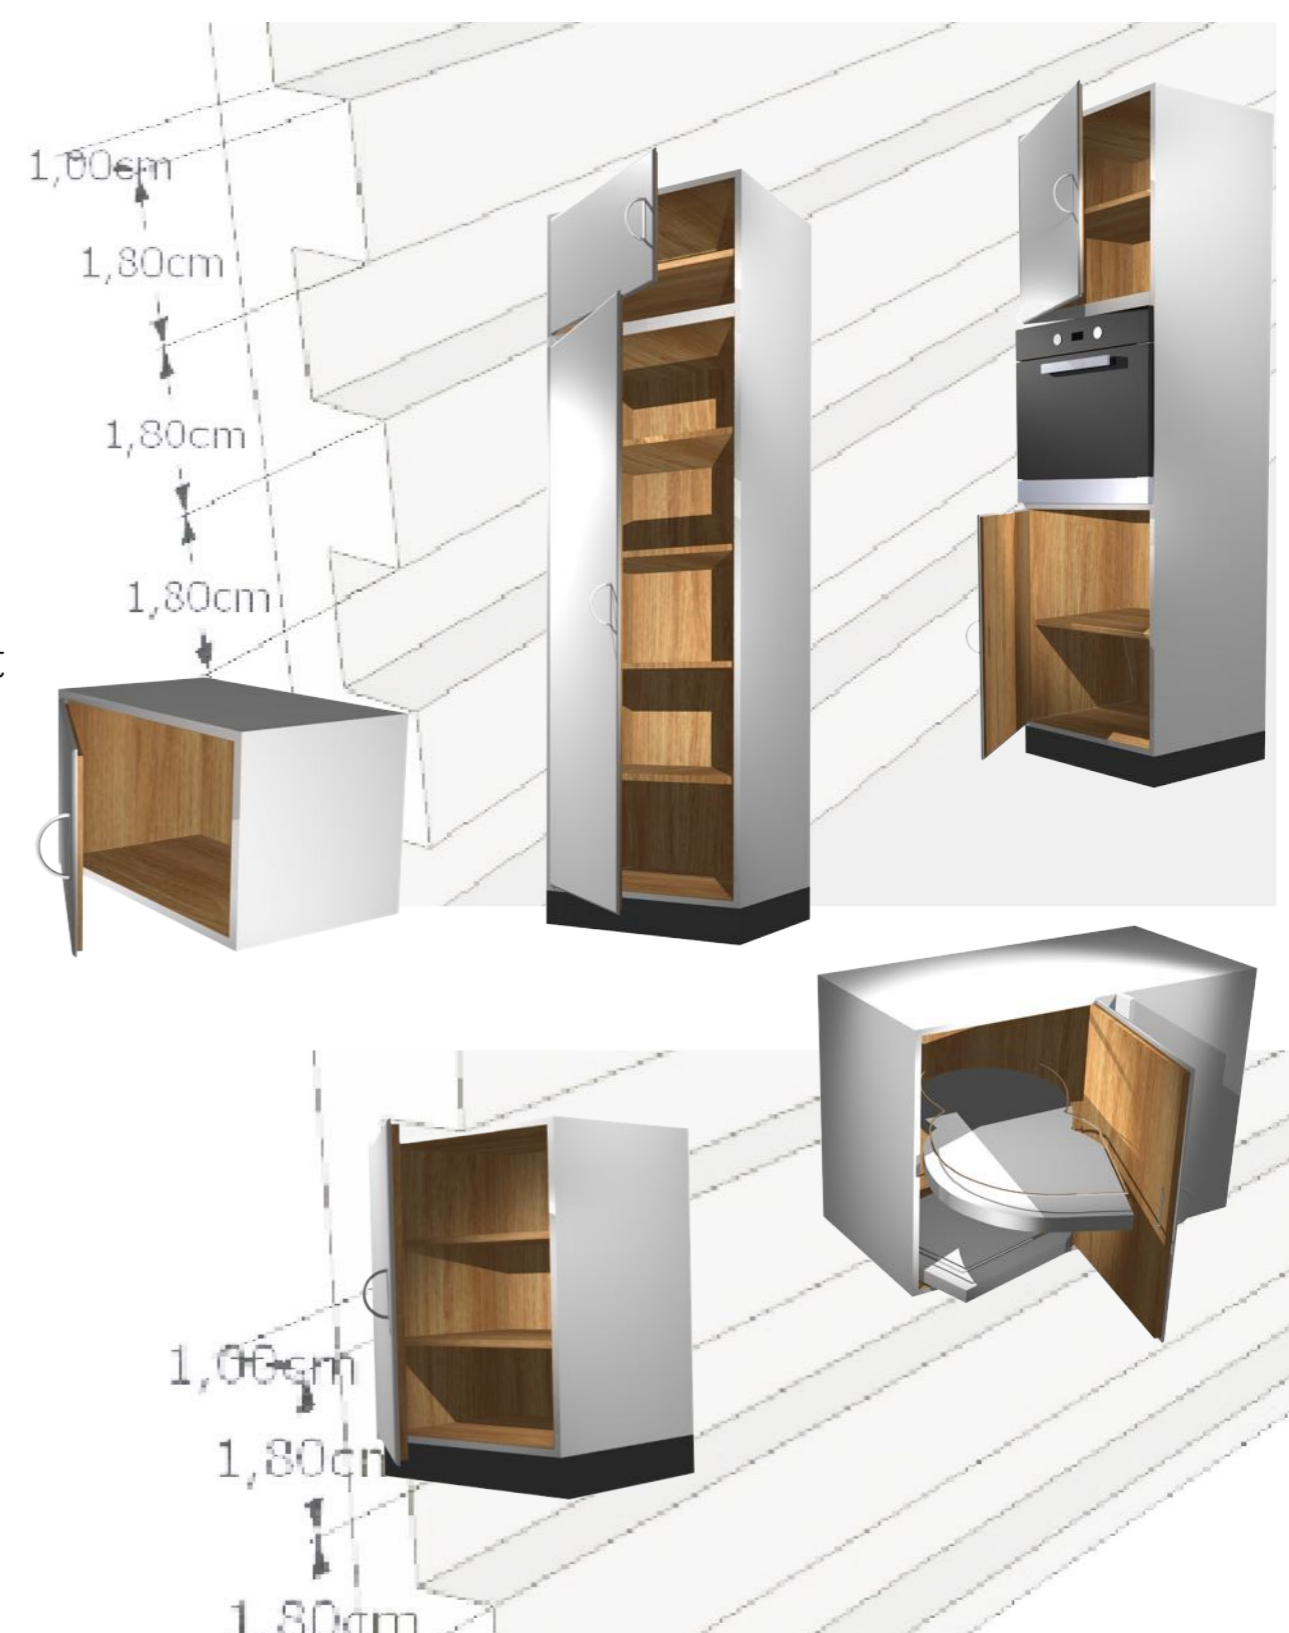

art & craft

12

No eye-catching but imprecise 3D simulations at Cubex. We come to take the measurements at your place and each kitchen is the subject of a precise plan. We can also base the development on your architect's plan. Cubex takes care of shipping, delivery and eventually mounting of the C30/C60 kitchen in and outside Belgium. Production time is up to 6-8 weeks from payment of first rate/deposit. Delivery time varies according to location. The installation will take between 1 and 4 days depending on the size of the kitchen. Our teams can advise you on everything that will equip your kitchen from a professional oven to handmade dishes.

Geen opvallende maar onnauwkeurige 3D-simulaties bij Cubex. We komen de metingen bij u thuis doen en elke keuken is het onderwerp van een precies plan. We kunnen de ontwikkeling ook baseren op het plan van uw architect. Cubex zorgt voor verzending, levering en eventueel montage van de C30/C60-keuken in België en buitenlands. Productietijd is maximaal 6-8 weken na betaling van eerste tarief / aanbetaling. De levertijd is afhankelijk van de locatie. Installatie duurt tussen de 1 en 4 dagen, afhankelijk van de grootte van de keuken. Onze teams kunnen u adviseren over alles wat uw keuken zal uitrusten, van een professionele oven tot handgemaakte gerechten.